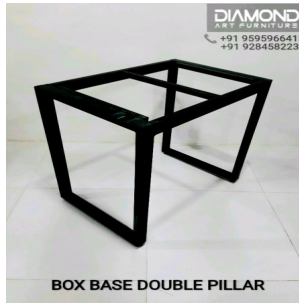

WHEEL BASE

DIAMOND
ART FURNITURE
+91 9595966413
+91 9284582234

ROUND PIPE + BASE CENTER PILLAR

DIAMOND
ART FURNITURE
+91 9595966413
+91 9284582234

SANDWICH BASE

DIAMOND ART FURNITURE (Catalogue)

PRESS TO OPEN